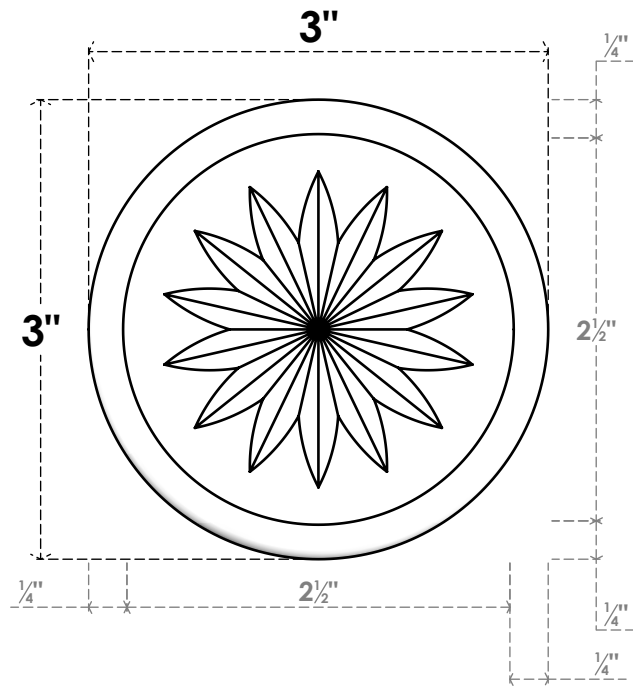

ROSP030X030X050GRY11

3"W X 3"H X 1/2"P STANDARD GRAYSON FLOWER ROSETTE WITH ROUNDED EDGE, ARCHITECTURAL GRADE PVC

FRONT

SIDE

EKENA MILLWORK
2300 WEST MAIN ST.
CLARKSVILLE, TX 75426
TOLL FREE: 866-607-0453
WWW.EKENAMILLWORK.COM