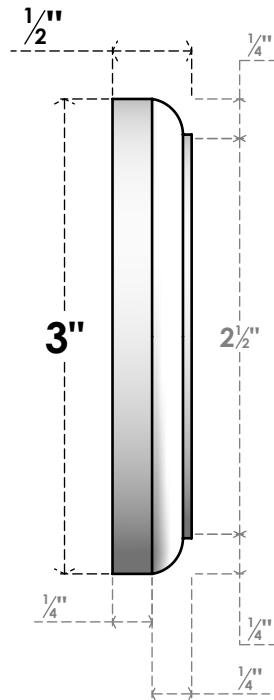

ROSP030X030X050GRY11

3"W X 3"H X 1/2"P STANDARD GRAYSON FLOWER ROSETTE WITH ROUNDED EDGE, ARCHITECTURAL GRADE PVC

FRONT

SIDE

EKENA MILLWORK
2300 WEST MAIN ST.
CLARKSVILLE, TX 75426
TOLL FREE: 866-607-0453
WWW.EKENAMILLWORK.COM

NOTES

1. INSTALLATION TO BE COMPLETED IN ACCORDANCE WITH MANUFACTURER'S SPECIFICATIONS.
2. DRAWING MAY NOT BE TO SCALE
3. THIS DRAWING IS INTENDED FOR DESIGN AND PLANNING PURPOSES ONLY.
4. ALL INFORMATION CONTAINED HEREIN WAS CURRENT AT THE TIME OF DEVELOPMENT BUT MUST BE REVIEWED AND APPROVED BY THE PRODUCT MANUFACTURER TO BE CONSIDERED ACCURATE.
5. ARCHITECTURAL GRADE PVC PRODUCTS ARE MADE FROM EXPANDED CELLULAR PVC AND COME NATURALLY WHITE BUT MAY BE PAINTED